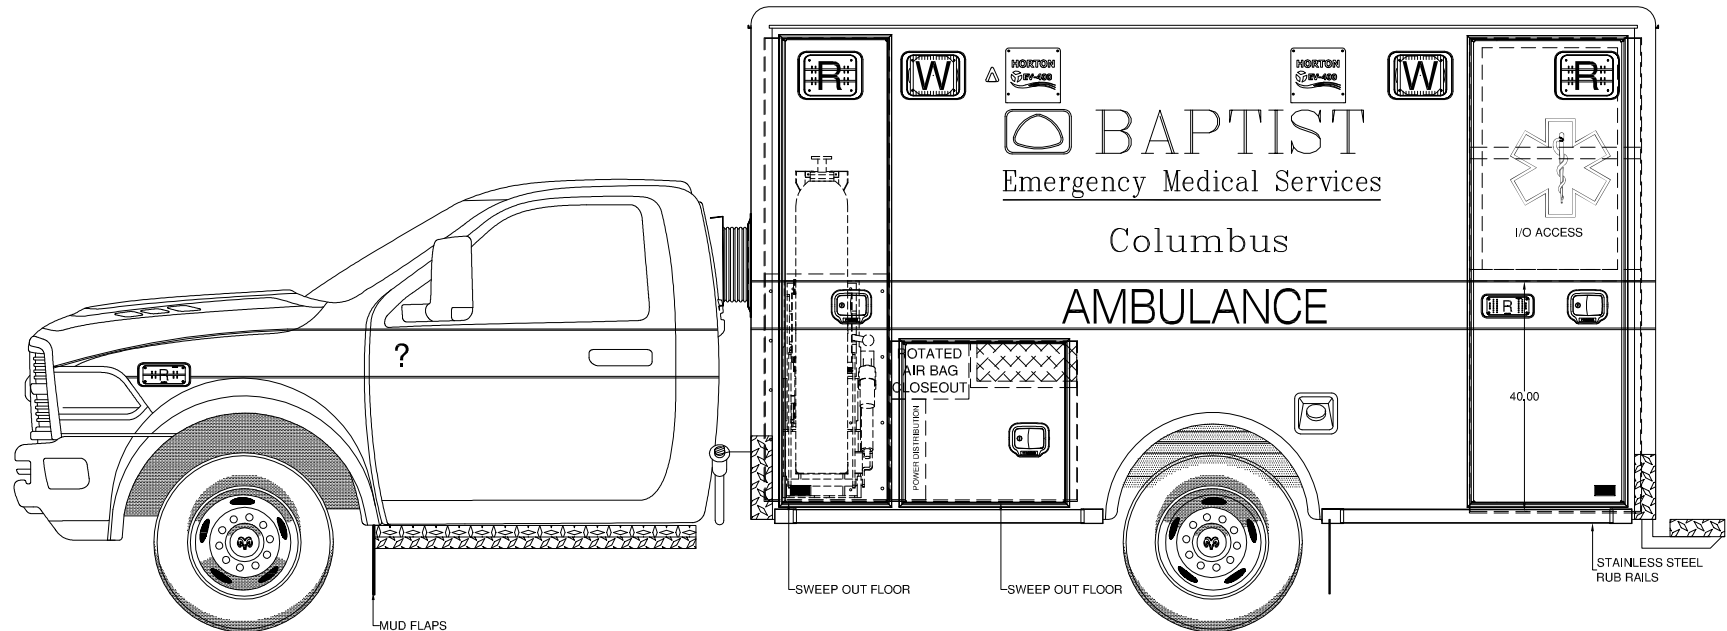

457 PASS THROUGH
DODGE CHASSIS

COMP.	INSIDE WIDTH	INSIDE HEIGHT	INSIDE DEPTH	CLEAR OPENING WIDTH	CLEAR OPENING HEIGHT
SS FWD	21.50	80.13	20.36	16.76	79.17
SS INT	32.25	27.51	20.36	26.75	26.37
SS REAR	29.62	82.13	20.36	25.01	79.00

NOTE: DRAWINGS ARE FOR GRAPHICAL REPRESENTATION ONLY
DIMENSIONS ARE APPROXIMATE & MAY VARY DURING CONSTRUCTION

SPECIFICATION DRAWING